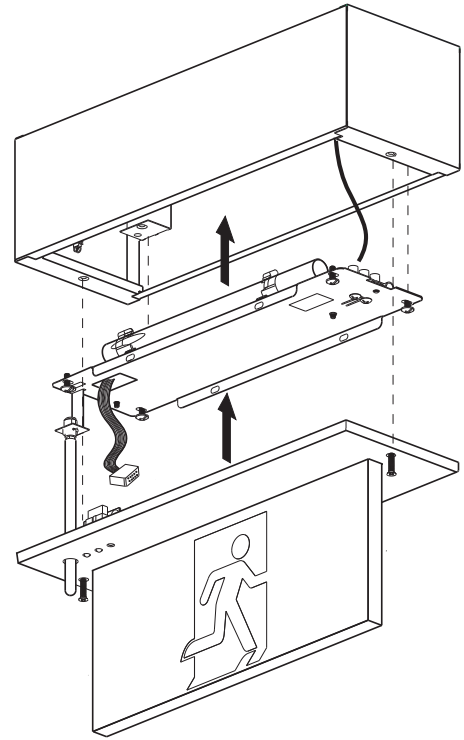

RECESSED FITTING

SURFACE MOUNT FITTING

SUSPENDED FITTING with rod suspension

* Ø25 mm Suspension rod has to be purchased separately.

SUSPENDED FITTING with wire suspension

*Suspension wire (Cat.No. 686216) has to be purchased separately.