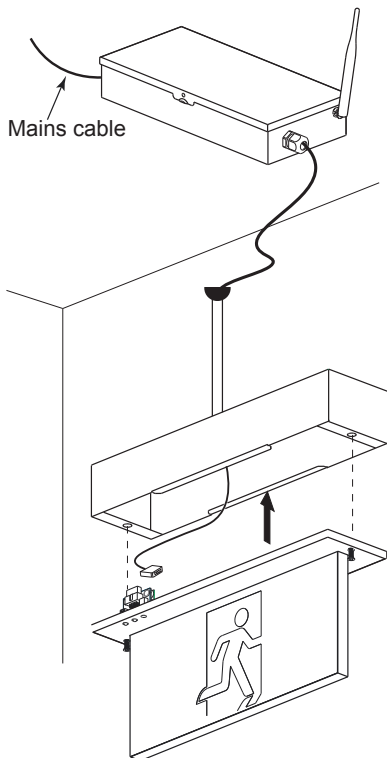

RECESSED FITTING

SURFACE MOUNT FITTING

SUSPENDED FITTING with rod suspension

* Ø25 mm Suspension rod has to be purchased separately.

SUSPENDED FITTING with wire suspension

*Suspension wire (Cat.No. 686216) has to be purchased separately.