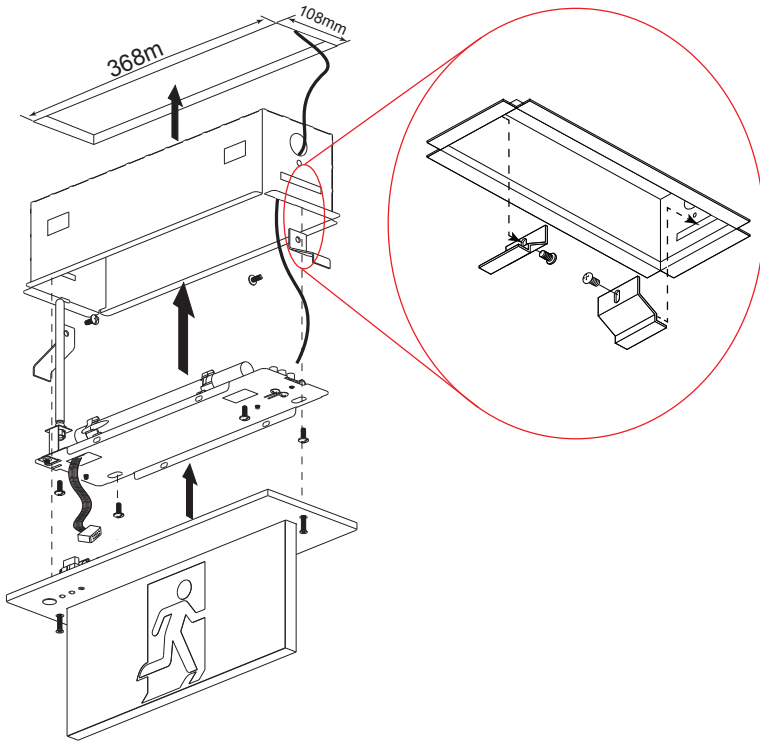

RECESSED FITTING

SURFACE MOUNT FITTING

SUSPENDED FITTING with rod suspension

* Ø25 mm Suspension rod has to be purchased separately.

SUSPENDED FITTING with wire suspension

*Suspension wire (Cat.No. 686216) has to be purchased separately.