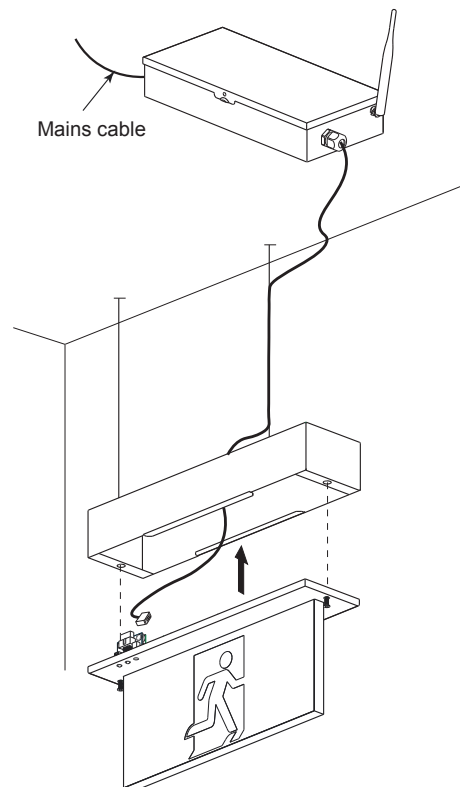

RECESSED FITTING

SURFACE MOUNT FITTING

SUSPENDED FITTING with rod suspension

* Ø25 mm Suspension rod has to be purchased separately.

SUSPENDED FITTING with wire suspension

*Suspension wire (Cat.No. 686216) has to be purchased separately.